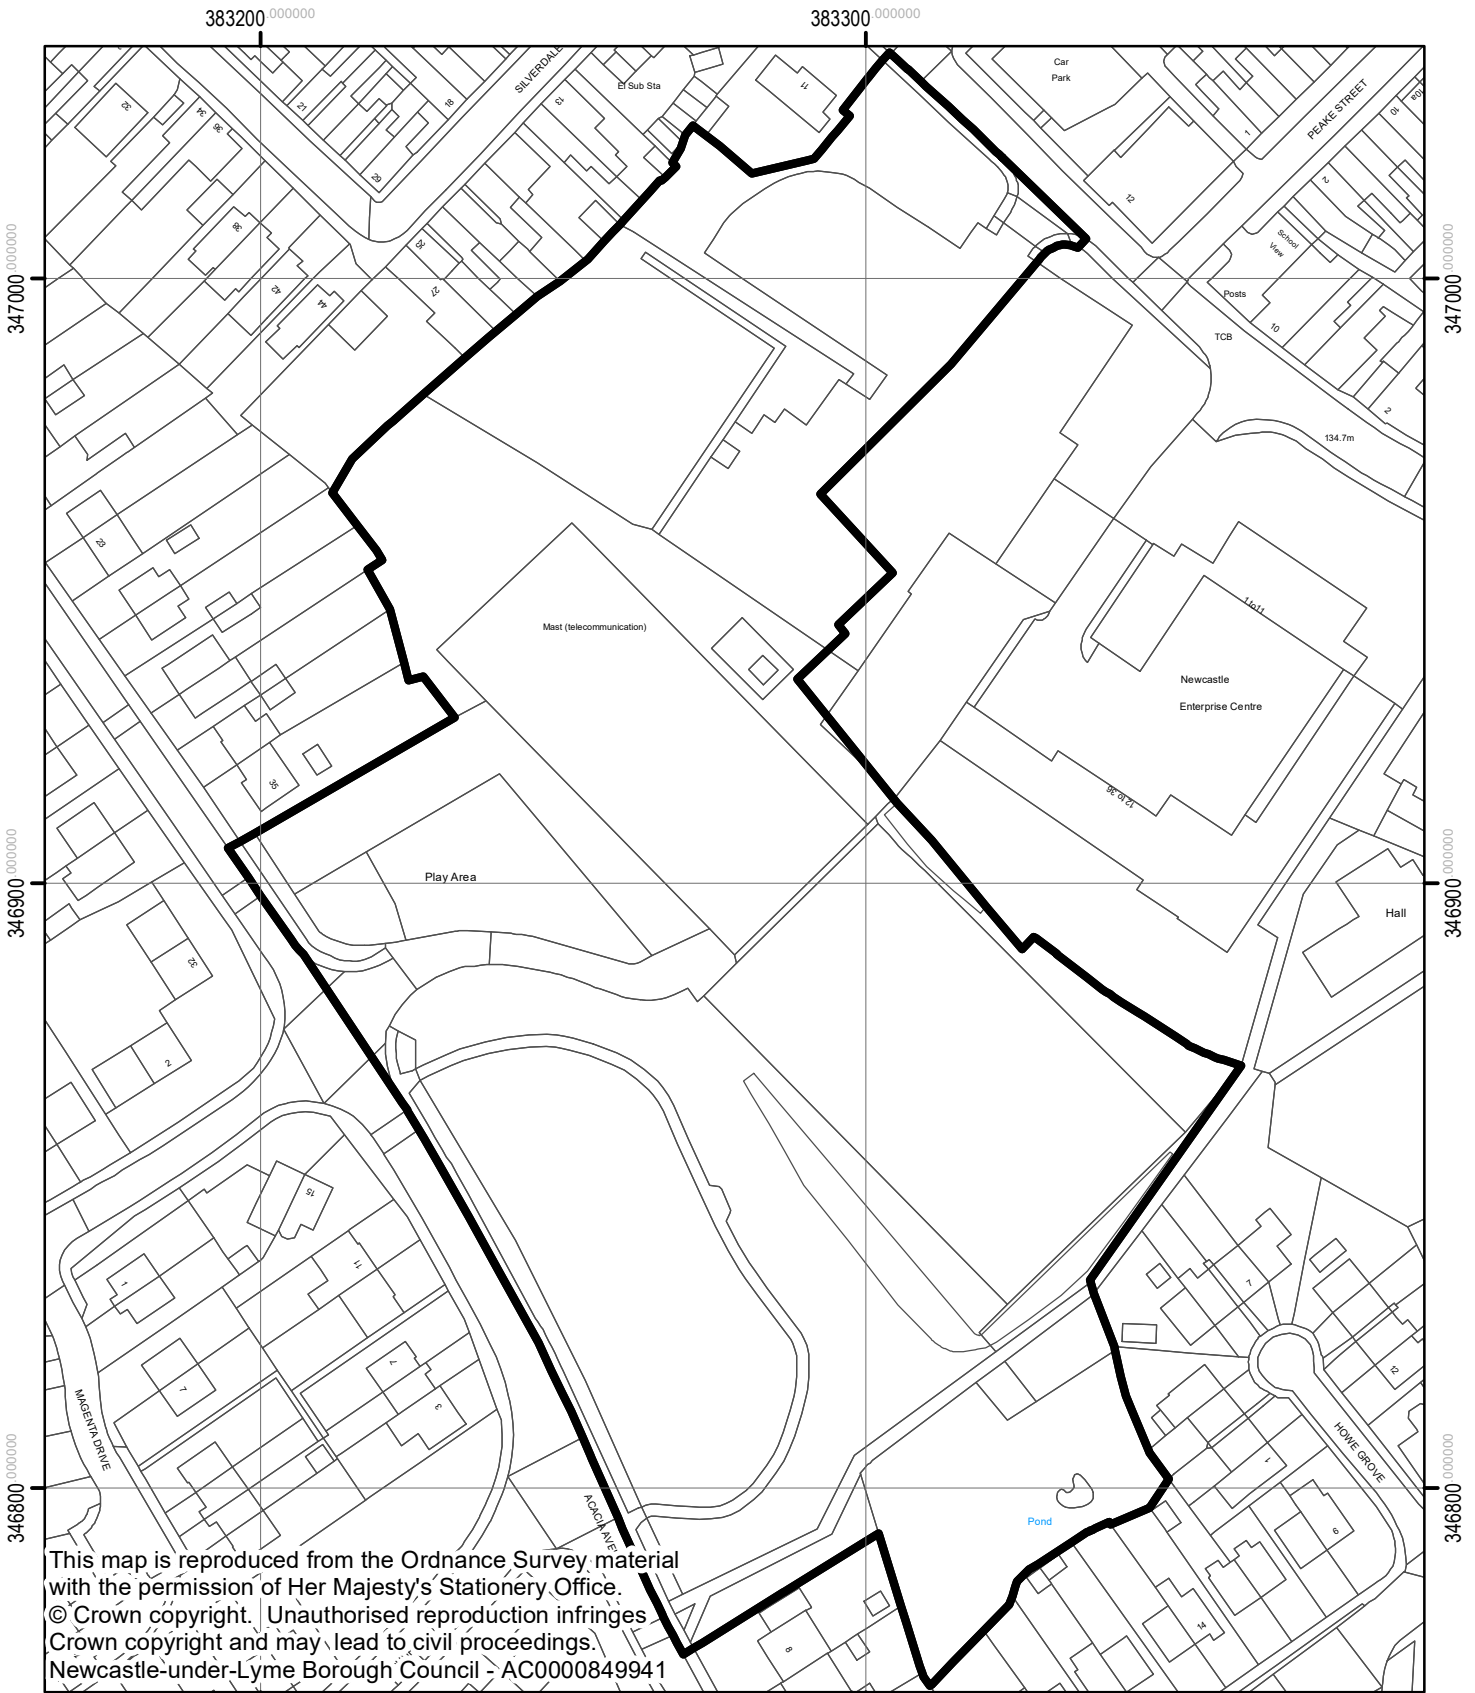

23/00771/FUL
Land At High Street / Acacia Avenue
Knutton Newcastle Under Lyme
Staffordshire ST5 6BX

This map is reproduced from the Ordnance Survey material with the permission of Her Majesty's Stationery Office.
© Crown copyright. Unauthorised reproduction infringes Crown copyright and may lead to civil proceedings.
Newcastle-under-Lyme Borough Council - AC0000849941